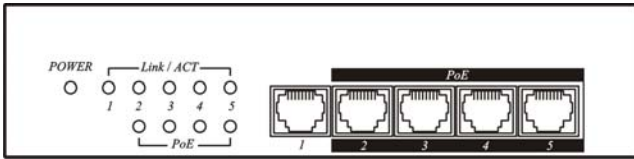

Features:

- 4-Port 10/100/1000Mbps with embedded PoE Injector.
- 1-Port 10/100/1000Mbps for connecting to LAN.
- Auto-sensing for detecting PoE or non-PoE devices.
- Compatible IEEE 802.3at PoE standard.
- 2 units install at TPN002 rack mounting become 8 ports Switch.
- Internal power supply.
- Option Model: TRN002 1U 19" Rack Mounting Panel

Installation View:

- Option Model: TRN002 1U 19" Rack Mounting Panel

Panel View:

IP06H

LED Indication:

LED (Green)	ON	Power on
	OFF	Power off
Link/ACT (Yellow)	ON	10/100/1000 Mbps link
	OFF	10/100/1000 Mbps unlink
	FLASH	Activity
PoE (Green)	ON	PSE sending power
	OFF	PSE non power

Specification:

ITEM NO.	IP06H
Input/Output Connector	RJ-45 x 5
Data Link	Pins 1, 2 / 3, 6 / 4, 5 / 7, 8
Power Link	Pins 1, 2 / 3, 6 (End-Span)
LED Indicator	Power(Green), 10/100/1000/Act(Yellow), PoE(Green)
PoE Port Power	IEEE 802.3at Standard (1-Port 30W/600mA)
Power Supply	DC 54V 120W 2.22A
Power Consumption	Non-load 2.6W (48mA) · 4port 4.1W (76mA)@10/100Mbps · 4port 6.3W (116mA)@1000Mbps
Temperature	Operation : 0 to 55°C, Storage : -20 to 85°C, Humidity : Up to 95%
Dimensions	187 x 136.6 x 42 (mm)
Weight	860 (g)