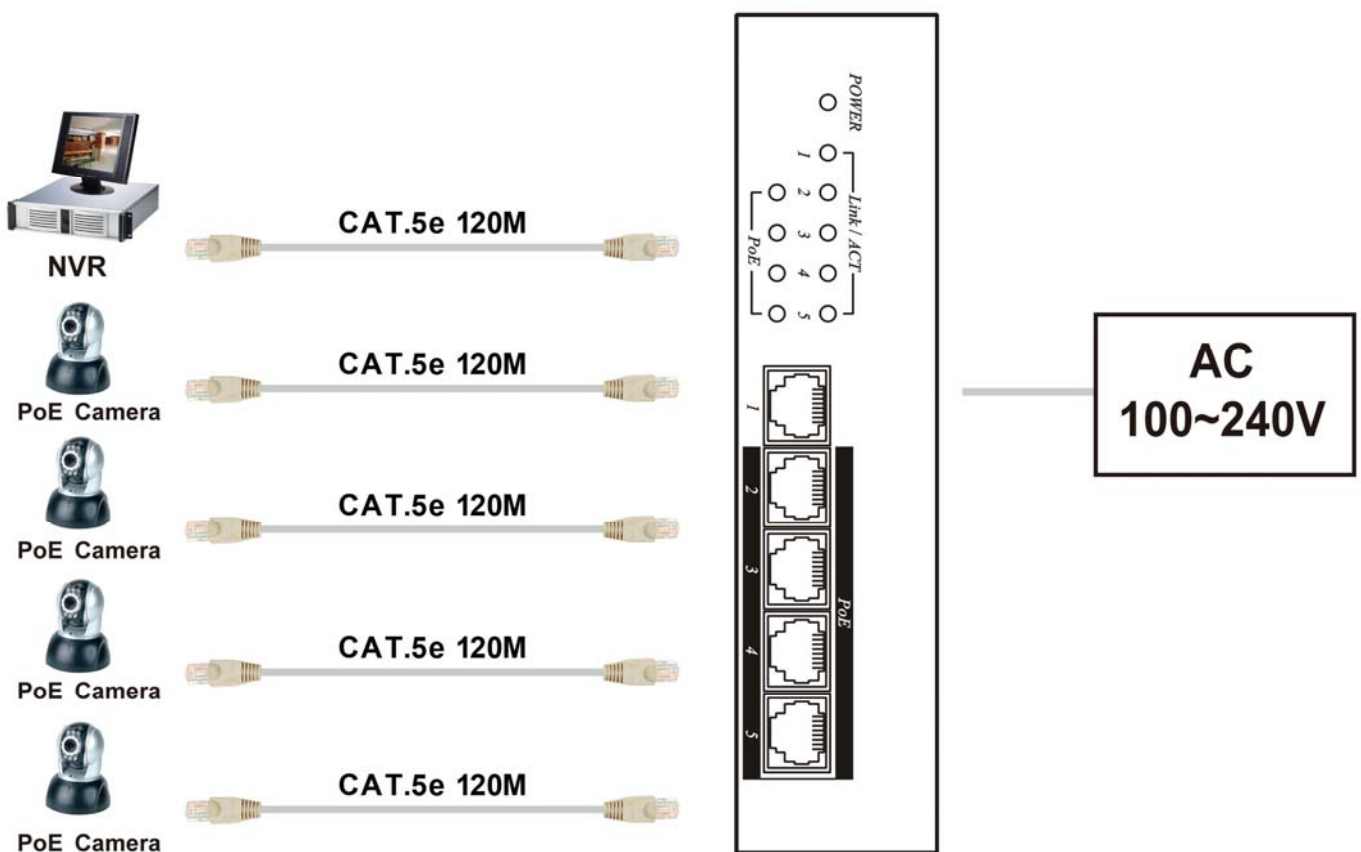

IP CABLING TRANSMISSION – POE Switch

ITEM NO.: IP06H 5 Port High Power POE Switch

IP06H PoE switch is specifically designed to meet IEEE 802.3at standards with support up to Gigabit speed and powering network devices. With PoE installation of network devices such as IP surveillance cameras, wireless access points, IP phones, and other PoE enabled devices in hard-to-reach, outdoor, and remote areas is simplified.

Features:

- 4-Port 10/100/1000Mbps with embedded PoE Injector.
- 1-Port 10/100/1000Mbps for connecting to LAN.
- Auto-sensing for detecting PoE or non-PoE devices.
- Compatible IEEE 802.3at PoE standard.
- 2 units install at TPN002 rack mounting become 8 ports Switch.
- Internal power supply.
- Option Model: TRN002 1U 19" Rack Mounting Panel

Installation View:

- Option Model: TRN002 1U 19" Rack Mounting Panel

Panel View:

IP06H

LED Indication:

LED (Green)	ON	Power on
	OFF	Power off
Link/ACT (Yellow)	ON	10/100/1000 Mbps link
	OFF	10/100/1000 Mbps unlink
	FLASH	Activity
PoE (Green)	ON	PSE sending power
	OFF	PSE non power

Specification:

ITEM NO.	IP06H
Input/Output Connector	RJ-45 x 5
Data Link	Pins 1, 2 / 3, 6 / 4, 5 / 7, 8
Power Link	Pins 1, 2 / 3, 6 (End-Span)
LED Indicator	Power(Green), 10/100/1000/Act(Yellow), PoE(Green)
PoE Port Power	IEEE 802.3at Standard (1-Port 30W/600mA)
Power Supply	DC 54V 120W 2.22A
Power Consumption	Non-load 2.6W (48mA) · 4port 4.1W (76mA)@10/100Mbps · 4port 6.3W (116mA)@1000Mbps
Temperature	Operation : 0 to 55°C, Storage : -20 to 85°C, Humidity : Up to 95%
Dimensions	187 x 136.6 x 42 (mm)
Weight	860 (g)